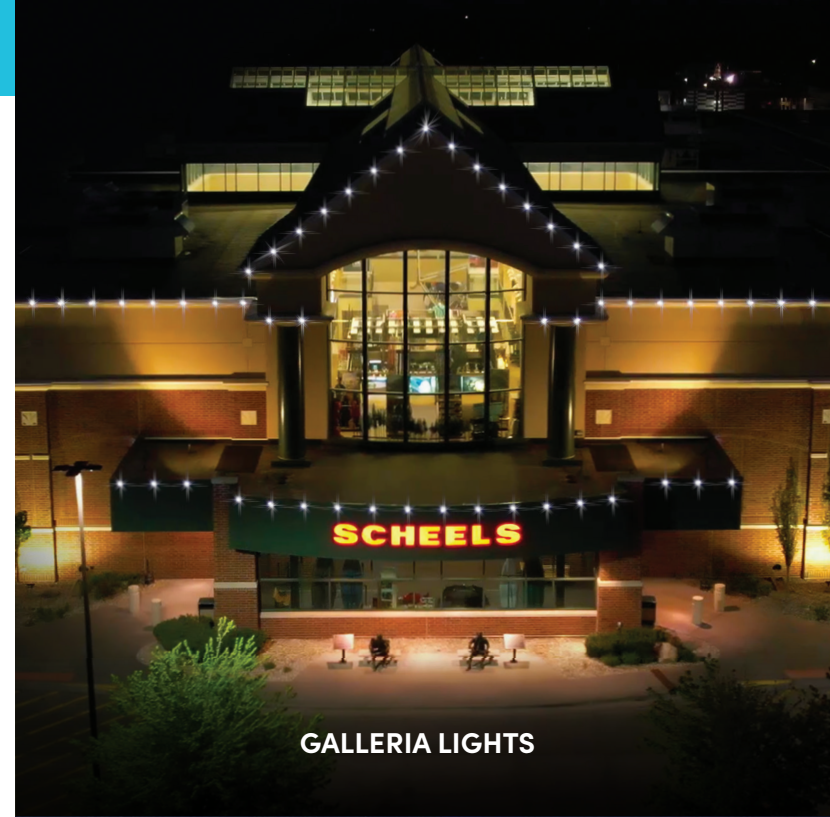

SPORTING SPIRIT!