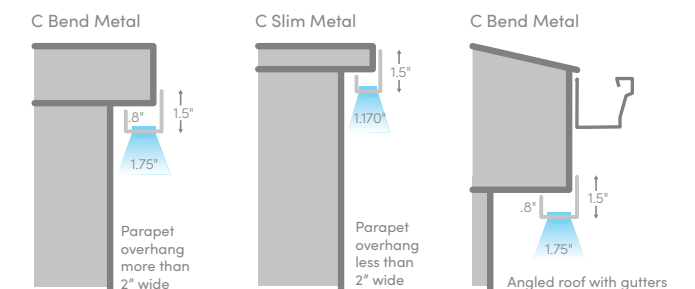

2 UNDER MOUNT

Oelo is one of the few permanent lighting systems that can be hung BOTH on the fascia AND under the eaves. The under-mount effect creates a wall-wash glow, illuminating the exterior with color to eliminate shadows and highlight the wall. This effect is compliant with the Dark Sky Initiative because the LEDs are angled downward.