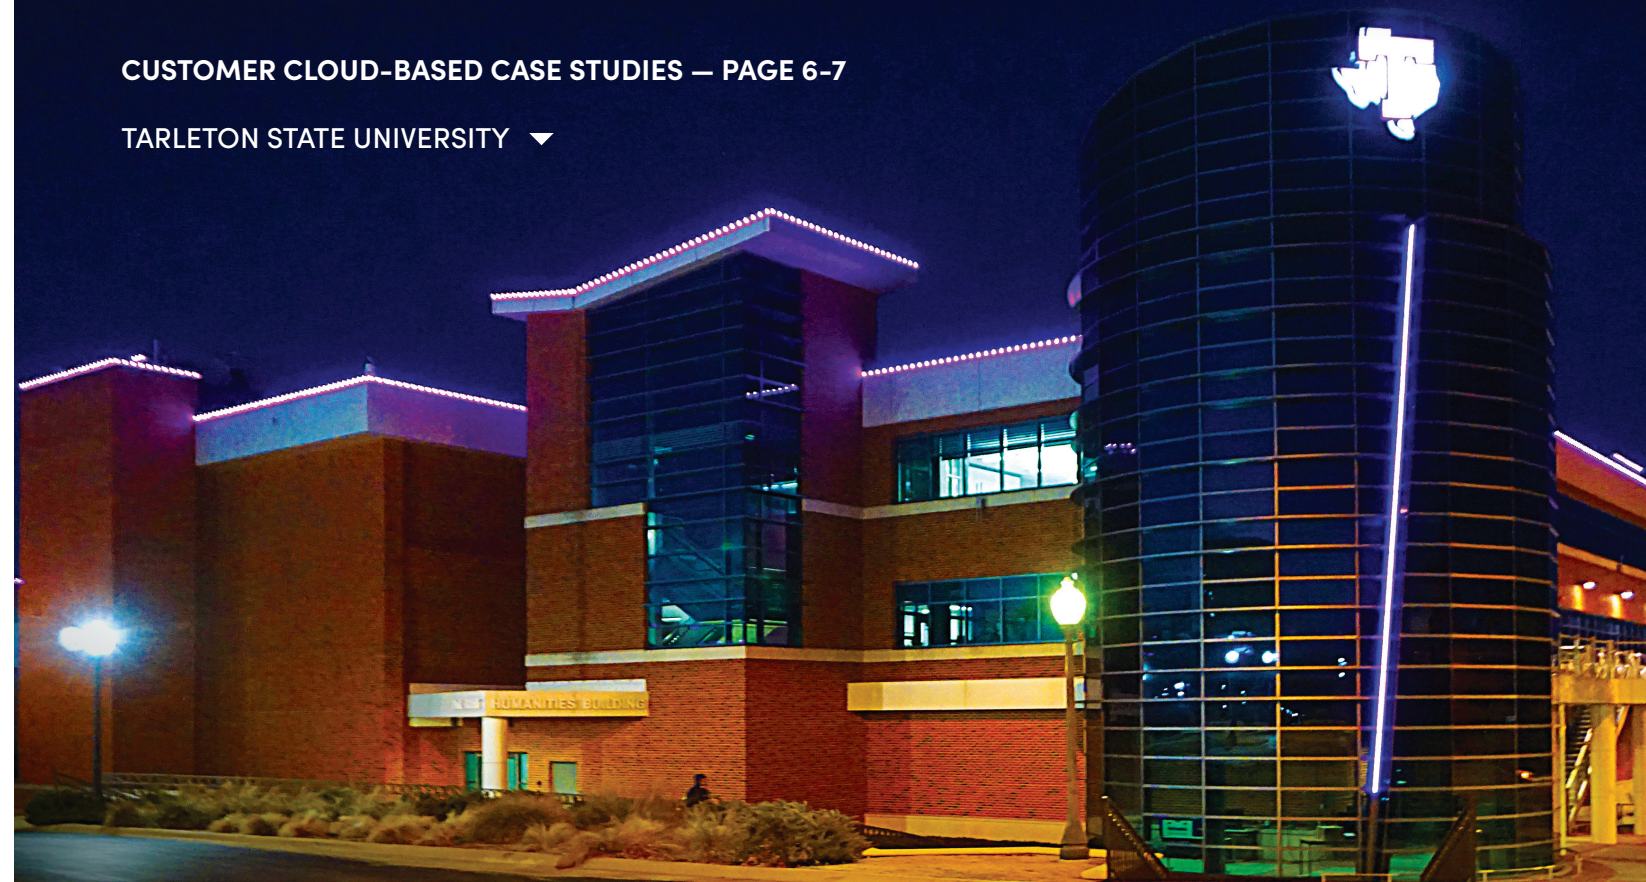

CUSTOMER CLOUD-BASED CASE STUDIES — PAGE 6-7

TARLETON STATE UNIVERSITY ▼

7 YEAR WARRANTY

Backed by a 70-year-old parent company with 30 years in the mission critical lighting, Oelo products are built to last. Our UL-certified, IP68-rated LEDs are rated for 100,000 hours of use, and each system comes with a seven-year warranty.*

* On Authorized, Preferred and Platinum Dealer installs. Oelo honors a five-year warranty on Contractor / DIY installs.