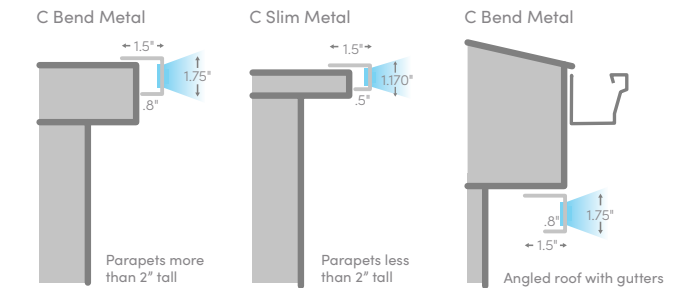

- ✓ **LED appearance:** Spaced 10" or closer behind translucent lens for a flush look
- ✓ **Length:** 8' increments that can be cut to size, allowing the system to be customizable
- ✓ **Colors:** Available in a variety of standard colors.

CAN ALSO BE MOUNTED FOR PATIO LIGHTING!

FACE MOUNT
The traditional holiday look

YOU CHOOSE: OUR TRADITIONAL GLOW OR OELO'S WALL-WASH LOOK. **OR BOTH!**

ACCENT MOUNT
Exterior wall grazing

UNDER MOUNT
The outdoor wall-wash effect

1 FACE MOUNT

Oelo can be hung on the fascia, pointing outward for a traditional Christmas light glow. The system's LEDs are visible from every angle using this effect. And while this is considered our most traditional look, Oelo's app lets you create "gaps" in the lighting by allowing you to control each individual LED for a modern lighting galleria effect.