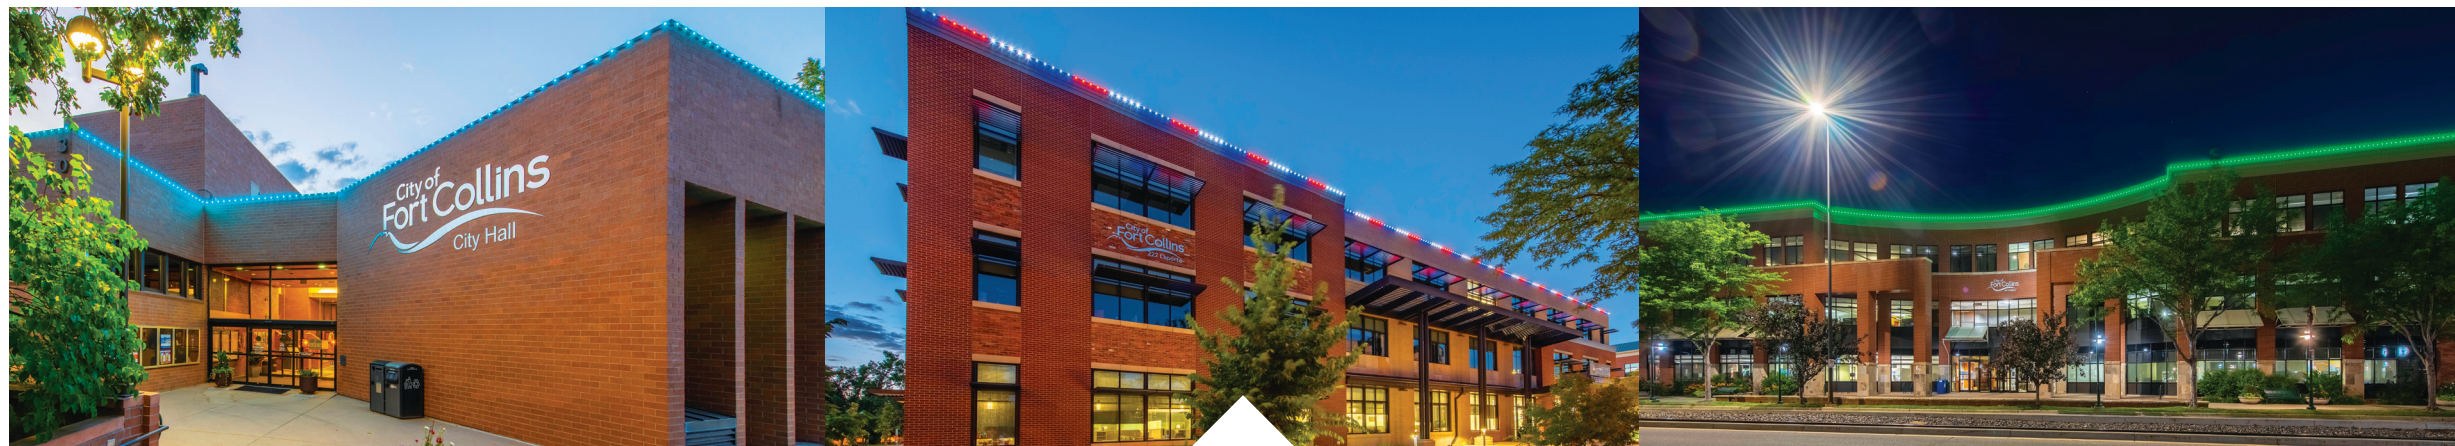

Children's Hospital

To help brighten patients' stay at its 40-acre healthcare campus, Children's Hospital Colorado accented its welcoming structure with a 6,200-linear-foot Oelo system that features more than 8,000 individual LEDs and illuminates 14 different rooflines.

TARLETON STATE UNIVERSITY

Tarleton State University

Tarleton State University's cloud-controlled Oelo system touts 7,500 lights and 14 control units to illuminate nine buildings spread throughout Stephenville, Texas' 122-year-old campus. The university's color of choice? Tarleton purple!

The City of Fort Collins

Right in our very own backyard, Oelo is proud to illuminate five different City of Fort Collins community buildings, combining 1,800 lights and Oelo's proprietary cloud-based system to accent a number of buildings, including City Hall and the police station.