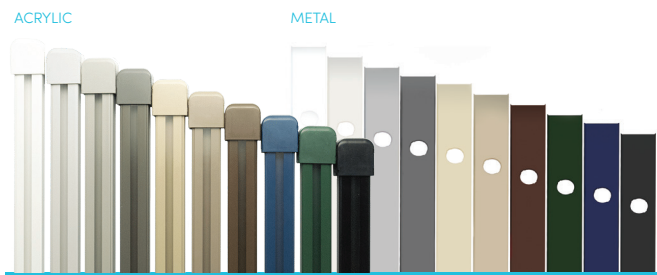

OELO'S PERMANENT DESIGN — PGS 8-11

- Acrylic and metal cover options for mounting versatility
- Industry's only "hybrid" out-and-down capable system
- Available in an array of colors (or custom powder coat)
- UL-certified, IP68 waterproof-rated LED lights
- Rated for 100,000 of use (or 34 years of nightly glow)

WHY INVEST IN OELO?

- ✓ INCREASE YOUR FACILITY'S VISIBILITY to create a presence in your community
- ✓ ENHANCE THE SAFETY AND SECURITY of your structure with a well-lit exterior
- ✓ REDUCE MAINTENANCE AND EXPENSES with a hassle-free, energy-efficient lighting system
- ✓ BECAUSE IT'S FUN (EVERYONE WILL LOVE IT) with Oelo's color and movement settings