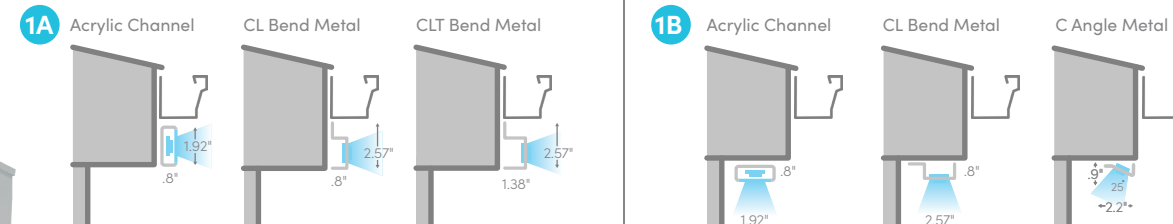

NORMAL ROOF LINE (WITH OR WITHOUT GUTTERS)