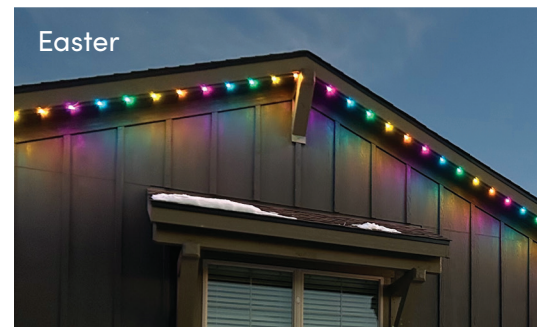

Find Oelo's app on:

Choose from 16 million hues ... 55-plus pre-set patterns ... then customize away!

Create your daily, weekly or yearly schedule!

- STATIONARY**
Choose this mode for an iconic Christmas look.
- SPLIT**
Evenly split two colors for a dual-lighting result.
- RIVER**
Blend transitioning hues for a flowing effect.
- LIGHTNING**
Blend your colors then add an extra jolt!
- MARCH**
March your favorite repeated hues.
- BOLT**
Illuminate LEDs one by one for a bolt sequence.
- TAKEOVER**
Take over your marching pattern with the last hue.
- RETRO ARCADE**
A single color "chomps" away an opposing hue.
- CHASE**
Pick two colors (or more) to chase each other.
- SPRINKLE**
Slightly fade each LED for a sprinkling illusion.
- BLEND**
Blend multiple colors for a gradient effect.
- FILL**
Create a fill effect with this inward movement.
- STREAK**
Control speed and gaps to create a streak effect.
- TWINKLE**
Drastically fade each LED for a twinkle effect.
- STORM**
Flash random lightning across stagnant colors.
- SHUFFLE**
Randomly shuffle your hues for a fun effect.

PLUS, SPOTLIGHT ENTRYWAYS, WALKWAYS AND MORE! Turn on (and off) select LEDs for security lighting.

JANUARY

FEBRUARY

MARCH

APRIL

MAY

JUNE

JULY

YOU CHOOSE:
OUR TRADITIONAL GLOW OR OELO'S WALL-WASH LOOK.
OR BOTH!

FACE MOUNT

Oelo can be hung on the fascia, pointing outward for a traditional Christmas light glow. The system's LEDs are visible from every angle using this effect. And while this is considered our most traditional look, Oelo's app lets you create "gaps" in the lighting by allowing you to control each individual LED for a modern lighting effect.