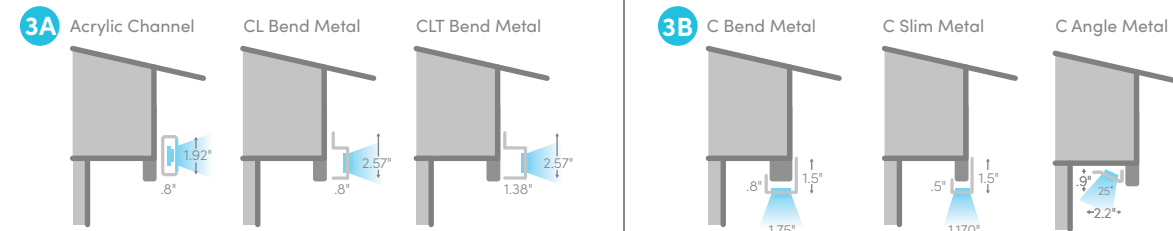

CONTINUOUS FASCIA BOARD (ADOBE HOMES)