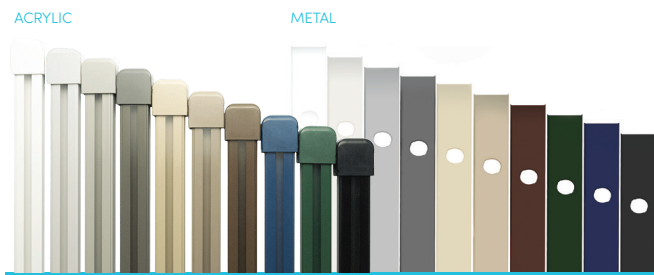

OELO'S PERMANENT DESIGN — PGS 8-11

- Acrylic and metal cover options for mounting versatility
- Industry's only "hybrid" out-and-down capable system
- Available in an array of colors (or custom powder coat)
- UL-certified, IP68 waterproof-rated LED lights
- Rated for 100,000 of use (or 34 years of nightly glow)