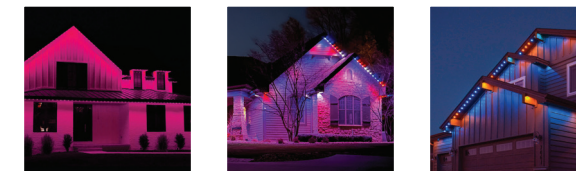

RESIDENTIAL LIGHTING SOLUTIONS

INVISIBLE BY DAY, EXPRESSIVE BY NIGHT PERMANENT HOLIDAY LIGHTING SOLUTIONS

Never hang holiday lights again!

Invisible by day, expressive by night permanent holiday lights.

Oelo brings your outdoor style to light with permanent structural lighting for your home. Practically invisible by day, Oelo's permanent LED holiday lights blend in with your home's fascia for a seamless look, while Oelo's color-changing lights are uniquely expressive by night thanks to Oelo's customizable color app. Install our lights once and let them light up your day-to-day moments, celebrations and seasons for years to come! Oelo even doubles as security lighting.

ADOBE-STYLE HOME?

Check out our C Slim channel. If your home has exposed rafters, this bend can be mounted to the bottom fascia board for downward lighting. (This type of fascia is typically found on adobe-style homes.)

YOU CHOOSE:
OUR TRADITIONAL GLOW OR OELO'S WALL-WASH LOOK.
OR BOTH!

FACE MOUNT

Oelo can be hung on the fascia, pointing outward for a traditional Christmas light glow. The system's LEDs are visible from every angle using this effect. And while this is considered our most traditional look, Oelo's app lets you create "gaps" in the lighting by allowing you to control each individual LED for a modern lighting effect.