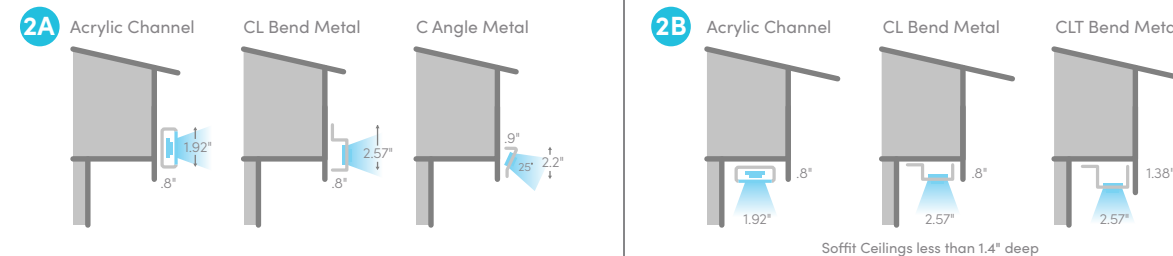

ROOF LINE WITH SOFFIT CEILINGS