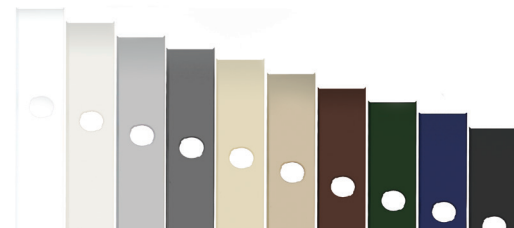

DURABLE METAL CHANNEL

Our Colorado-made metal LED cover offers quick installation. With minimal mounting components and a variety of bends to achieve different looks, this channel is a favorite for DIY installs.

- ✓ **LED appearance:** Snaps into channel for quick install and even spacing
- ✓ **Length:** 7' 6" increments that can be cut to size, allowing the system to be customizable
- ✓ **Colors:** Available in a variety of standard colors (or optional custom powder-coat color match)