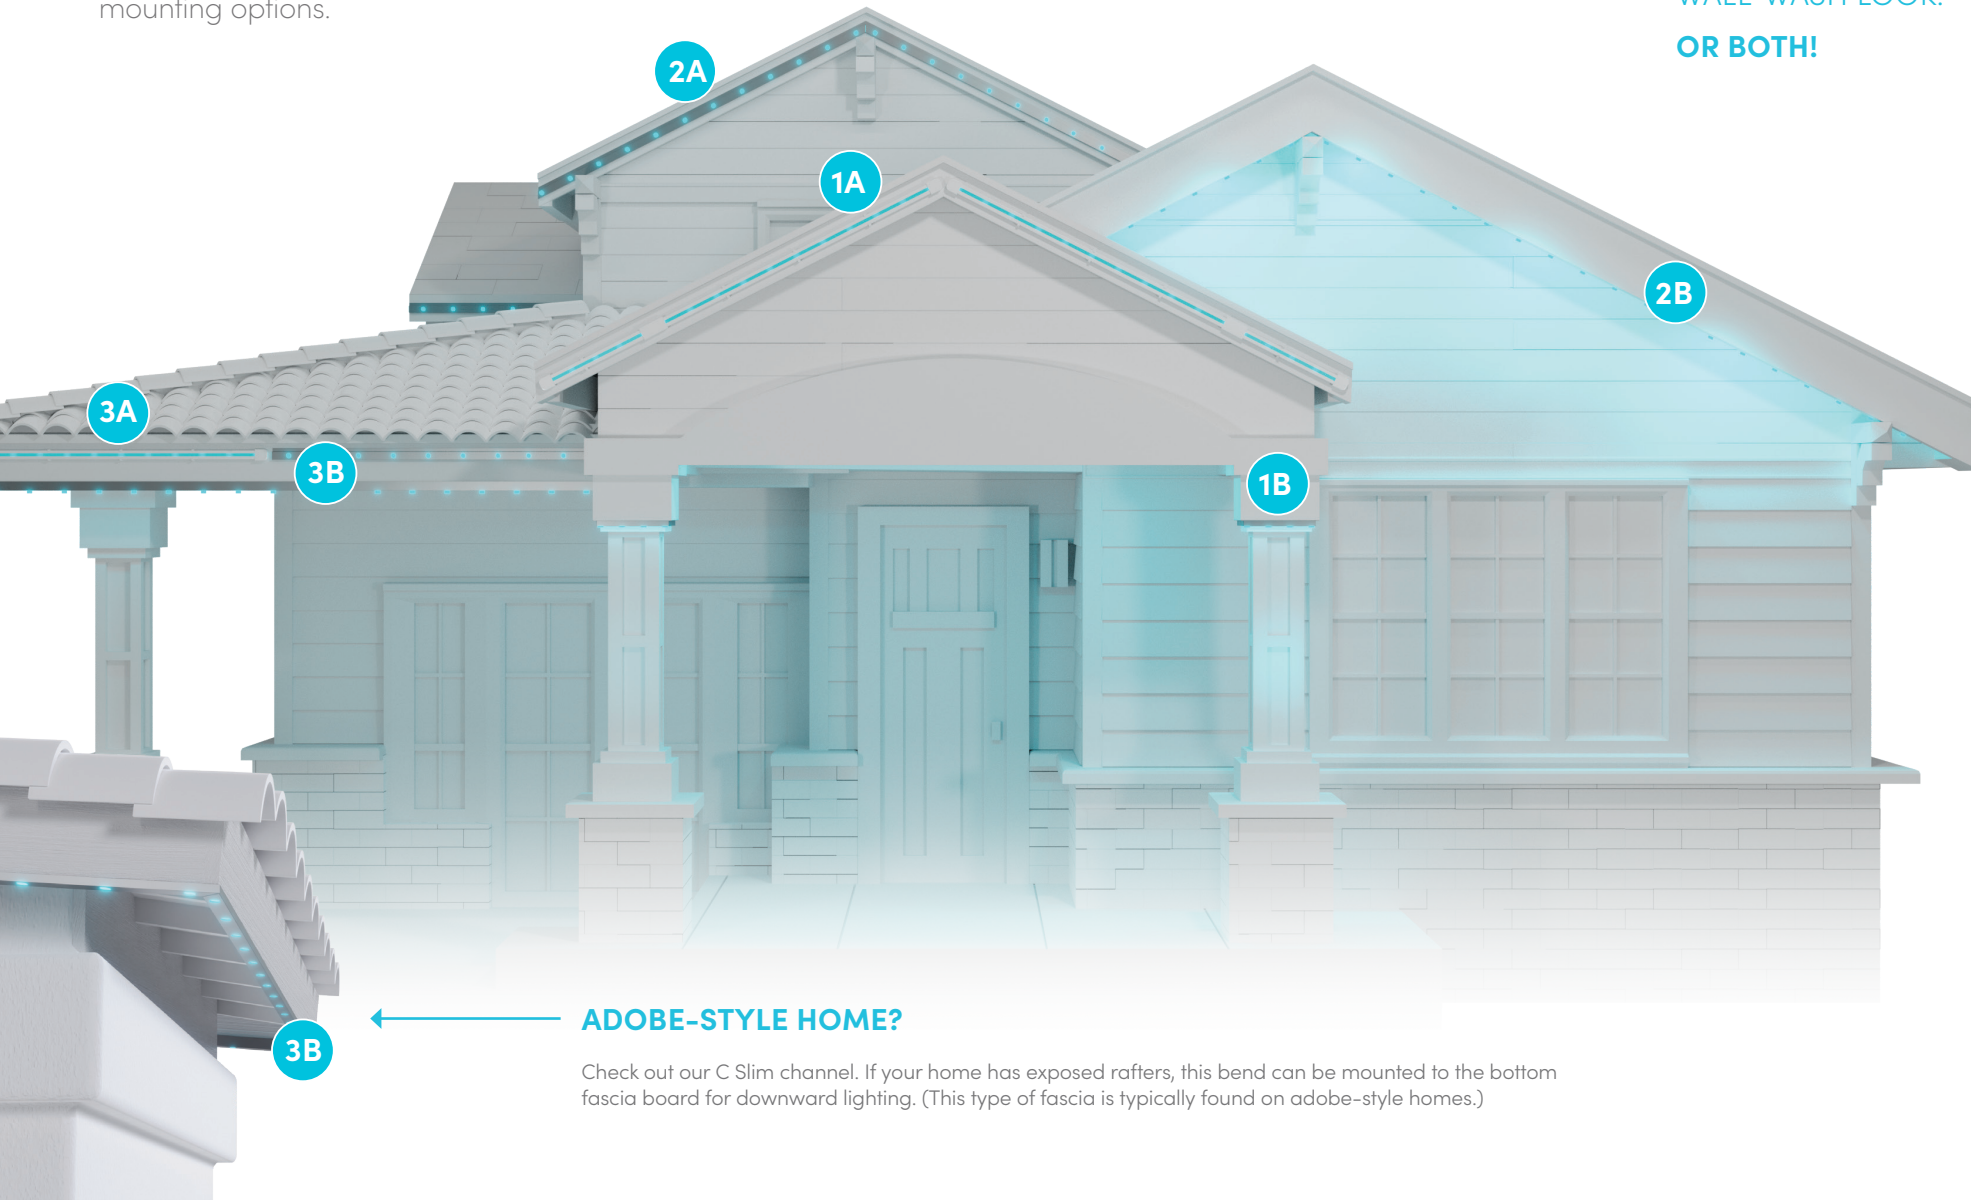

CALIFORNIA

WASHINGTON

COLORADO

TEXAS

Versatile lighting for years to come.

Our IP68 water-proof rated LED lights deliver Oelo's infinite lighting capabilities. Plus, each 36V system is rated for 100,000 hours of use, the equivalent of 34 years of nightly 8-hour glow. Meanwhile, Oelo's patented cover system is designed to withstand the elements while providing the industry's most versatile mounting options.

ADOBE-STYLE HOME?

Check out our C Slim channel. If your home has exposed rafters, this bend can be mounted to the bottom fascia board for downward lighting. (This type of fascia is typically found on adobe-style homes.)

YOU CHOOSE:
OUR TRADITIONAL GLOW OR OELO'S WALL-WASH LOOK.
OR BOTH!

FACE MOUNT

Oelo can be hung on the fascia, pointing outward for a traditional Christmas light glow. The system's LEDs are visible from every angle using this effect. And while this is considered our most traditional look, Oelo's app lets you create "gaps" in the lighting by allowing you to control each individual LED for a modern lighting effect.

UNDER MOUNT

Oelo is one of the few permanent lighting systems that can be hung BOTH on the fascia AND under the eaves. The under-mount effect creates a wall-wash glow, illuminating the exterior with color to eliminate shadows and highlight the wall. This effect is compliant with the Dark Sky Initiative because the LEDs are angled downward.