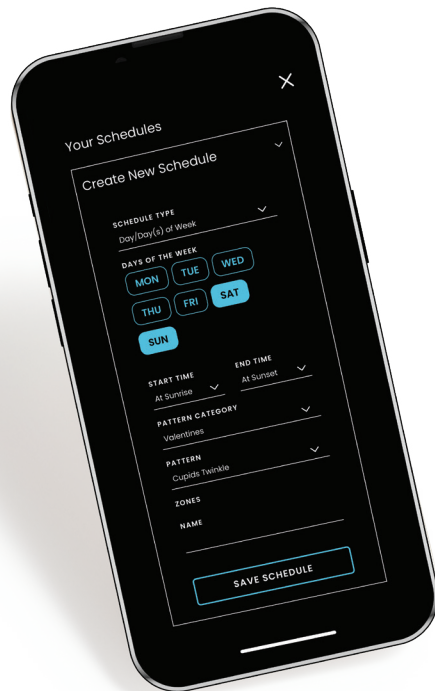

✓ **DOUBLES AS SAFETY AND SECURITY LIGHTING!**

✓ **CUSTOMIZABLE FOR EVERY MOOD OR MOMENT!**

Oelo's multi-color system provides endless festivity. (With our app's color wheel and movement modes, you can showcase your holiday luster, support your favorite team or create social awareness any night of the year.)

Festivity. All year long.

Oelo's cloud-based Evolution App features more than 16 million hues, pre-set patterns and customizable movement settings to showcase your holiday luster, support your favorite teams and create social awareness. Plus, transform your holiday lights into security lighting with our spotlight controls.

Find Oelo's app on:

Choose from 16 million hues ... 55-plus pre-set patterns ... then customize away!

Create your daily, weekly or yearly schedule!

- STATIONARY**
Choose this mode for an iconic Christmas look.
- SPLIT**
Evenly split two colors for a dual-lighting result.
- RIVER**
Blend transitioning hues for a flowing effect.
- LIGHTNING**
Blend your colors then add an extra jolt!
- MARCH**
March your favorite repeated hues.
- BOLT**
Illuminate LEDs one by one for a bolt sequence.
- TAKEOVER**
Take over your marching pattern with the last hue.
- RETRO ARCADE**
A single color "chomps" away an opposing hue.
- CHASE**
Pick two colors (or more) to chase each other.
- SPRINKLE**
Slightly fade each LED for a sprinkling illusion.
- BLEND**
Blend multiple colors for a gradient effect.
- FILL**
Create a fill effect with this inward movement.
- STREAK**
Control speed and gaps to create a streak effect.
- TWINKLE**
Drastically fade each LED for a twinkle effect.
- STORM**
Flash random lightning across stagnant colors.
- SHUFFLE**
Randomly shuffle your hues for a fun effect.