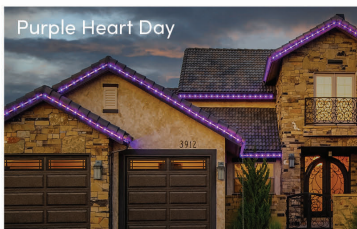

oelo

INVISIBLE BY DAY. EXPRESSIVE BY NIGHT.

CELEBRATE EVERY MOOD, MOMENT AND OCCASION!

OUR CONTROLLER ADDS EVEN MORE INDUSTRY-LEADING CONTROL!

Oelo's Evolution app pairs with a robust controller that offers six signal outputs, which gives users the option to control six zones from one controller for even more creative installs and effects.

AUGUST