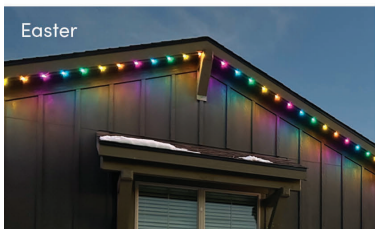

oelo

INVISIBLE BY DAY. EXPRESSIVE BY NIGHT.

CELEBRATE EVERY MOOD, MOMENT AND OCCASION!

OUR CONTROLLER ADDS EVEN MORE INDUSTRY-LEADING CONTROL!

Oelo's Evolution app pairs with a robust controller that offers six signal outputs, which gives users the option to control six zones from one controller for even more creative installs and effects.

APRIL