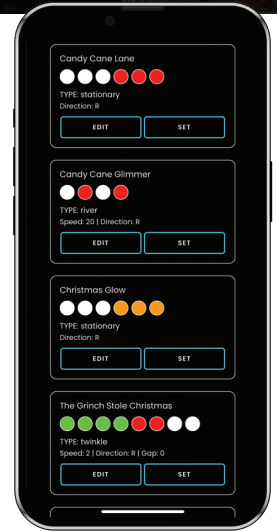

oelo

CONTACT YOUR
OELO DEALER ▶

CLOUD-BASED CONTROLS

Find Oelo's app on:  

Festivity. All year long.

Oelo's cloud-based Evolution App features more than 16 million hues, pre-set patterns and customizable movement settings to showcase your holiday luster, support your favorite teams and create social awareness. Plus, transform your permanent holiday lights into security lighting with our spotlight controls.

Choose from 16 million hues ... 55-plus pre-set patterns ... then customize away!

Just some of the fun movement settings you can use to jazz up your patterns!

STATIONARY

Choose this mode for an iconic Christmas look.

SPLIT

Evenly split two colors for a dual-lighting result.

RIVER

Blend transitioning hues for a flowing effect.

LIGHTNING

Blend your colors then add an extra jolt!

MARCH

March your favorite repeated hues.

BOLT

Illuminate LEDs one by one for a bolt sequence.

TAKEOVER

Take over your marching pattern with the last hue.

RETRO ARCADE

A single color "chomps" away an opposing hue.

CHASE

Pick two colors (or more) to chase each other.