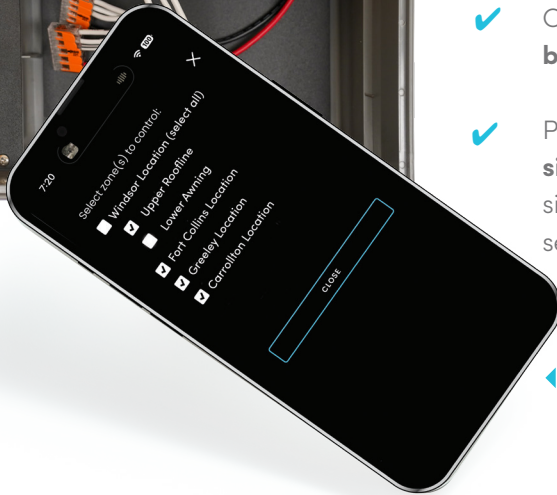

OELO RETROFIT KIT / EVOLUTION APP UPGRADE

The next evolution has arrived!

At Oelo, we want our existing customers to have access to the latest and greatest technology, so we are offering a New Controller Retrofit Kit, featuring our new LED controller, plus automatic upgrade to Oelo's new Evolution App. With the turn of a few screws and the swap of a handful of wires, this retrofit replaces the current board to provide Oelo's newest control features to existing 36V systems.

Why upgrade? See reverse side. | What does the kit include? These components >

Make the upgrade!!

GET OELO'S NEW ADVANCED CONTROLLER

Easy install!

- ✓ Oelo's new controller has the ability to power up to **300 lights** from a single control box (or more with an optional boost box)!
- ✓ Oelo's controller also features a premium antenna for **better connectivity!**
- ✓ Plus, the controller has **six (6) individually controllable signal outputs**, which allows you or your dealer to install six different zones from one controller for creative installs, like separate out-and-down sections and front and rear zones!

Individual zones!

Find Oelo's app on:

GET THE NEW EVOLUTION APP!

Oelo's new Evolution app features:

- ✓ Multi-zone independent or mirrored control
- ✓ More than 55+ pre-set patterns, including sport patterns
- ✓ Easy-toggle pre-set whites and values
- ✓ Improved daily/weekly/annual scheduling feature
- ✓ Plus, Alexa and Google Home ready!

Choose your look! Dark/White screen settings!

CONTACT YOUR OELO DEALER TO LEARN MORE ▶