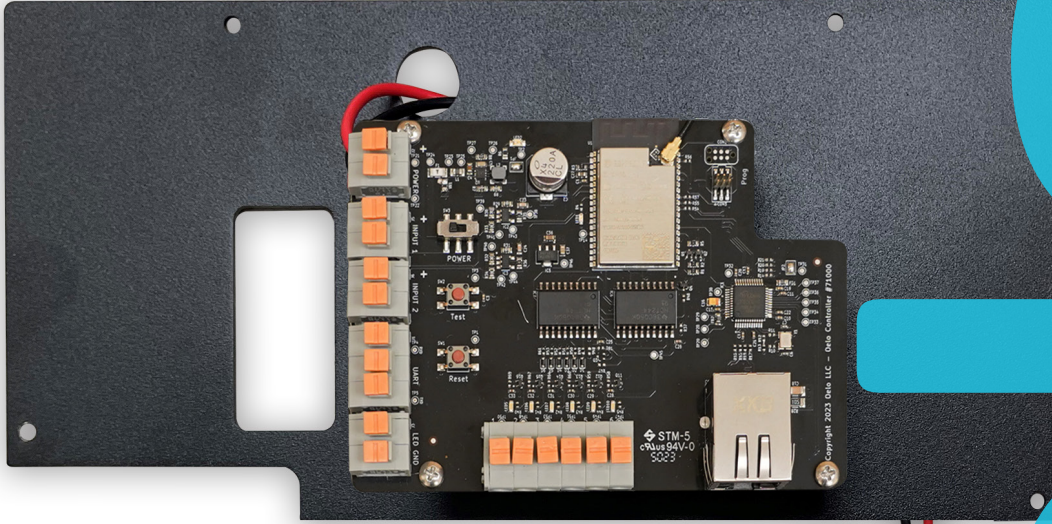

OELO RETROFIT KIT / EVOLUTION APP UPGRADE

The next evolution has arrived!

At Oelo, we want our existing customers to have access to the latest and greatest technology, so we are offering a New Controller Retrofit Kit, featuring our new LED controller, plus automatic upgrade to Oelo's new Evolution App. With the turn of a few screws and the swap of a handful of wires, this retrofit replaces the current board to provide Oelo's newest control features to existing 36V systems.

Why upgrade? See reverse side. | What does the kit include? These components >

Make the upgrade!!

GET OELO'S NEW ADVANCED CONTROLLER

Easy install!

- ✓ Oelo's new controller has the ability to power up to **300 lights** from a single control box (or more with an optional boost box)!
- ✓ Oelo's controller also features a premium antenna for **better connectivity!**
- ✓ Plus, the controller has **six (6) individually controllable signal outputs**, which allows you or your dealer to install six different zones from one controller for creative installs, like separate out-and-down sections and front and rear zones!

Individual zones!

Find Oelo's app on:

GET THE NEW EVOLUTION APP!

Oelo's new Evolution app features:

- ✓ Multi-zone independent or mirrored control
- ✓ More than 55+ pre-set patterns, including sport patterns
- ✓ Easy-toggle pre-set whites and values
- ✓ Improved daily/weekly/annual scheduling feature
- ✓ Plus, Alexa and Google Home ready!

Choose your look! Dark/White screen settings!

CONTACT YOUR OELO DEALER TO LEARN MORE ▶