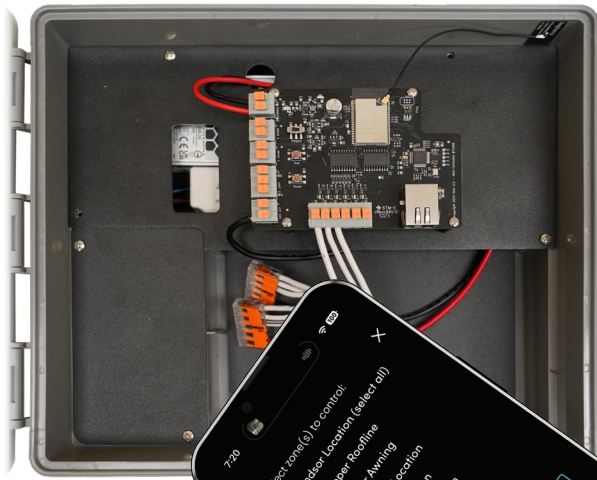

OELO RETROFIT KIT / EVOLUTION APP UPGRADE

The next evolution has arrived!

At Oelo, we want our existing customers to have access to the latest and greatest technology, so we are offering a New Controller Retrofit Kit, featuring our new LED controller, plus automatic upgrade to Oelo's new Evolution App. With the turn of a few screws and the swap of a handful of wires, this retrofit replaces the current board to provide Oelo's newest control features to existing 36V systems.

Why upgrade? See reverse side. | What does the kit include? These components >

Make the upgrade!!

GET OELO'S NEW ADVANCED CONTROLLER

Easy install!

- ✓ Oelo's new controller has the ability to power up to **300 lights** from a single control box (or more with an optional boost box)!
- ✓ Oelo's controller also features a premium antenna for **better connectivity!**
- ✓ Plus, the controller has **six (6) individually controllable signal outputs**, which allows you or your dealer to install six different zones from one controller for creative installs, like separate out-and-down sections and front and rear zones!

Individual zones!

Find Oelo's app on:

GET THE NEW EVOLUTION APP!

Oelo's new Evolution app features:

- ✓ Multi-zone independent or mirrored control
- ✓ More than 55+ pre-set patterns, including sport patterns
- ✓ Easy-toggle pre-set whites and values
- ✓ Improved daily/weekly/annual scheduling feature
- ✓ Plus, Alexa and Google Home ready!

Choose your look! Dark/White screen settings!

CONTACT YOUR OELO DEALER TO LEARN MORE ▶