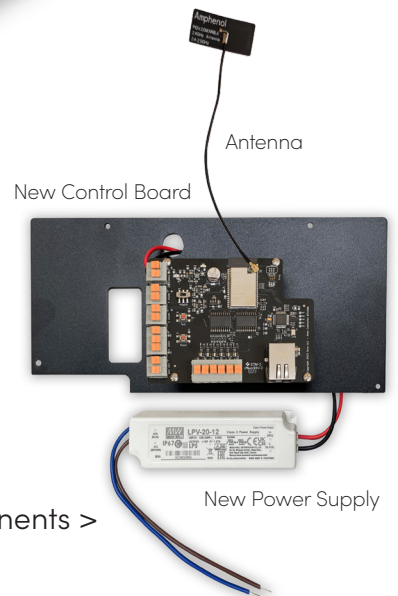

OELO RETROFIT KIT / EVOLUTION APP UPGRADE

The next evolution has arrived!

At Oelo, we want our existing customers to have access to the latest and greatest technology, so we are offering a New Controller Retrofit Kit, featuring our new LED controller, plus automatic upgrade to Oelo's new Evolution App. With the turn of a few screws and the swap of a handful of wires, this retrofit replaces the current board to provide Oelo's newest control features to existing 36V systems.

Why upgrade? See reverse side. | What does the kit include? These components >

Make the upgrade!!

GET OELO'S NEW ADVANCED CONTROLLER

Easy install!

- ✓ Oelo's new controller has the ability to power up to **300 lights** from a single control box (or more with an optional boost box)!
- ✓ Oelo's controller also features a premium antenna for **better connectivity!**
- ✓ Plus, the controller has **six (6) individually controllable signal outputs**, which allows you or your dealer to install six different zones from one controller for creative installs, like separate out-and-down sections and front and rear zones!

Individual zones!

Find Oelo's app on:

GET THE NEW EVOLUTION APP!

Oelo's new Evolution app features:

- ✓ Multi-zone independent or mirrored control
- ✓ More than 55+ pre-set patterns, including sport patterns
- ✓ Easy-toggle pre-set whites and values
- ✓ Improved daily/weekly/annual scheduling feature
- ✓ Plus, Alexa and Google Home ready!

Choose your look! Dark/White screen settings!

CONTACT YOUR OELO DEALER TO LEARN MORE ▶