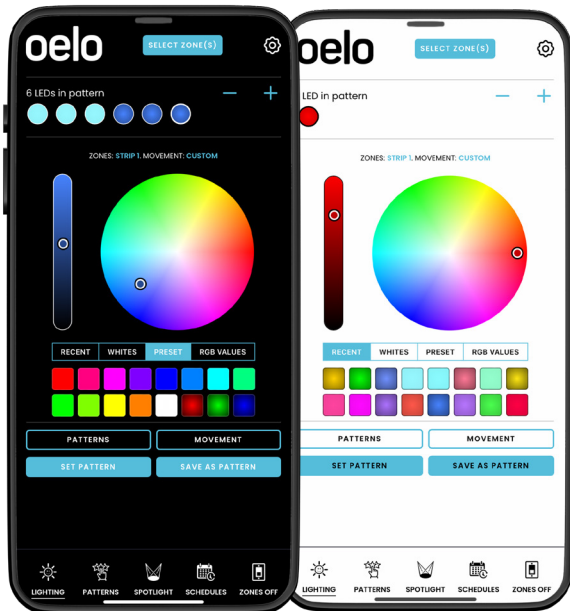

Why upgrade? See reverse side. | What does the kit include? These components >

Make the upgrade!!

GET OELO'S NEW ADVANCED CONTROLLER

Easy install!

- ✓ Oelo's new controller has the ability to power up to **300 lights** from a single control box (or more with an optional boost box)!
- ✓ Oelo's controller also features a premium antenna for **better connectivity!**
- ✓ Plus, the controller has **six (6) individually controllable signal outputs**, which allows you or your dealer to install six different zones from one controller for creative installs, like separate out-and-down sections and front and rear zones!

Individual zones!

Find Oelo's app on:

GET THE NEW EVOLUTION APP!

Oelo's new Evolution app features:

- ✓ Multi-zone independent or mirrored control
- ✓ More than 55+ pre-set patterns, including sport patterns
- ✓ Easy-toggle pre-set whites and values
- ✓ Improved daily/weekly/annual scheduling feature
- ✓ Plus, Alexa and Google Home ready!

Choose your look! Dark/White screen settings!

CONTACT YOUR OELO DEALER TO LEARN MORE ▶